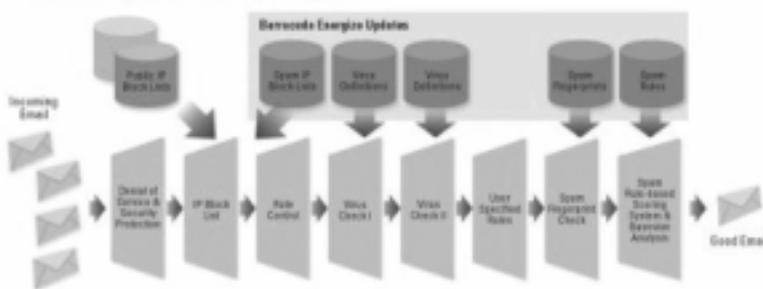

Barracuda Spam Firewall Defense Layers

"Spam accounts for 45% of all e-mails, or 15 billion messages every day, and costs business world-wide a total of $20 billion a year in lost productivity and technology expenses, according to the Radicati Group, a market research firm in Palo Alto, CA. The firm predicts the number of daily spams will rise to more than 50 billion by 2007, and costs will reach almost $200 billion per year."

—Wall Street Journal, August 2003

System Features

- Denial of Service
- Security Protection
- IP Block List
- Rate Controls
- Two Layers of Virus Protection

Spam Blocking Rules

- User Specified Rules
- Spam Fingerprint
- Check Spam Scoring
- Bayesian Analysis

Filtering Service:

Corporate Email filtering starting as low as $1.00/mailbox/month