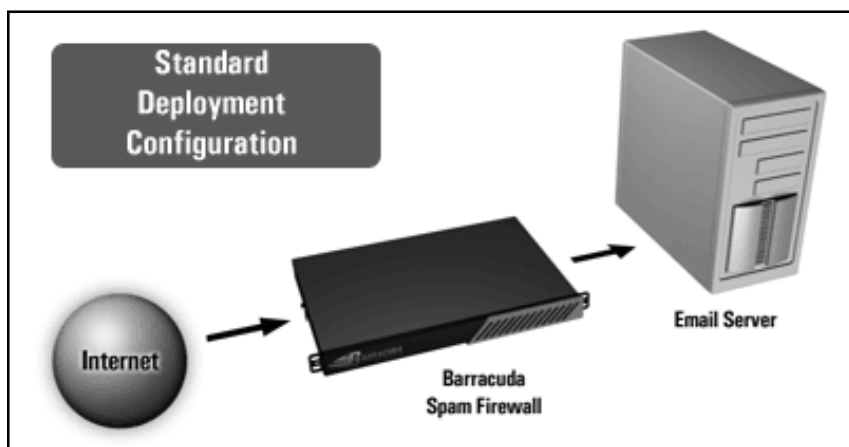

ASI Internet Services, a division of MicroTech Services, Inc. is proud to announce the Third product in our new Professional Series of products and services. Available as a sellable product or as a yearly subscription, ASI Internet Services is able to routinely scan over 10 million messages a day without bogging down your email servers. It also filters out viruses at the same time. We invite you to learn more about why corporations world-wide have made the reliable and maintenance-free Barracuda Spam Firewall the most trusted solution for spam-blocking.

There is no dispute that email has become a key communications tool for corporations. However, with spammers quickly filling your company's inboxes with unwanted messages, email has become a less efficient means of communicating. In fact, according to predictions by industry analysts, a third of your inbox will be spam by the end of the year, if it isn't already.

It's now time to take control and put an end to spam. Ensure your company's email can remain a safe and effective way for communicating.

Just see what some of the leading industry review magazines are saying about this new product.

<http://www.barracudanetworks.com/corporate_press.php>